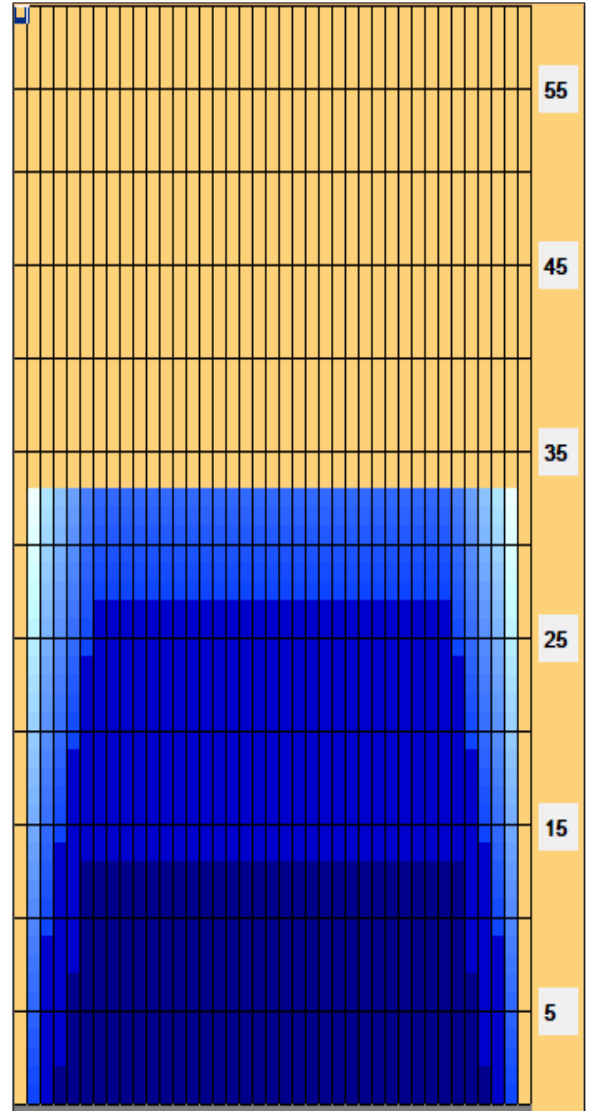

900 Global SBT Stop 5 (Mega Bowling Eindhoven)

Oil Pattern Distance: 33 Feet **Reverse Brush Drop:** 33 Feet **Oil Per Board:** 50 uL
Forward Oil Total: 9.5 mL **Reverse Oil Total:** 12.4 mL **Volume Oil Total:** 21.9 mL
Forward Boards Crossed: 190 Boards **Reverse Boards Crossed:** 248 Boards **Total Boards Crossed:** 438 Boards

| | Start | Stop | Loads | Speed | Crossed | Start | End | Feet | T.Oil |
|---|-------|------|-------|-------|---------|-------|------|------|-------|
| 1 | 2L | 2R | 1 | 14 | 37 | 0.0 | 0.0 | 0.0 | 1850 |
| 2 | 4L | 4R | 1 | 18 | 33 | 0.0 | 2.5 | 2.5 | 1650 |
| 3 | 5L | 5R | 2 | 18 | 62 | 2.5 | 7.6 | 5.1 | 3100 |
| 4 | 6L | 6R | 2 | 22 | 58 | 7.6 | 13.8 | 6.2 | 2900 |
| 5 | 2L | 2R | 0 | 22 | 0 | 13.8 | 26.0 | 12.2 | 0 |
| 6 | 2L | 2R | 0 | 26 | 0 | 26.0 | 33.0 | 7.0 | 0 |

Conditioner:
 Type In or Select One

 TransferType:
 Type In or Select One

| | Start | Stop | Loads | Speed | Crossed | Start | End | Feet | T.Oil |
|---|-------|------|-------|-------|---------|-------|------|------|-------|
| 1 | 2L | 2R | 0 | 30 | 0 | 33.0 | 27.0 | -6.0 | 0 |
| 2 | 7L | 7R | 1 | 18 | 27 | 27.0 | 24.5 | -2.5 | 1350 |
| 3 | 6L | 6R | 2 | 18 | 58 | 24.5 | 19.4 | -5.1 | 2900 |
| 4 | 5L | 5R | 2 | 18 | 62 | 19.4 | 14.3 | -5.1 | 3100 |
| 5 | 4L | 4R | 2 | 18 | 66 | 14.3 | 9.2 | -5.1 | 3300 |
| 6 | 3L | 3R | 1 | 14 | 35 | 9.2 | 7.3 | -1.9 | 1750 |
| 7 | 2L | 2R | 0 | 10 | 0 | 7.3 | 0.0 | -7.3 | 0 |

- Forward
- Reverse
- Combined
- Buff

| Item | 3L-7L:18L-18R | 8L-12L:18L-18R | 13L-17L:18L-18R | 18L-18R:17R-13R | 18L-18R:12R-8R | 18L-18R:7R-3R |
|------------------|----------------------|---------------------|---------------------|----------------------|---------------------|----------------------|
| Description | Outside Track:Middle | Middle Track:Middle | Inside Track:Middle | Middle: Inside Track | Middle:Middle Track | Middle:Outside Track |
| Track Zone Ratio | 1.63 | 1 | 1 | 1 | 1 | 1.63 |